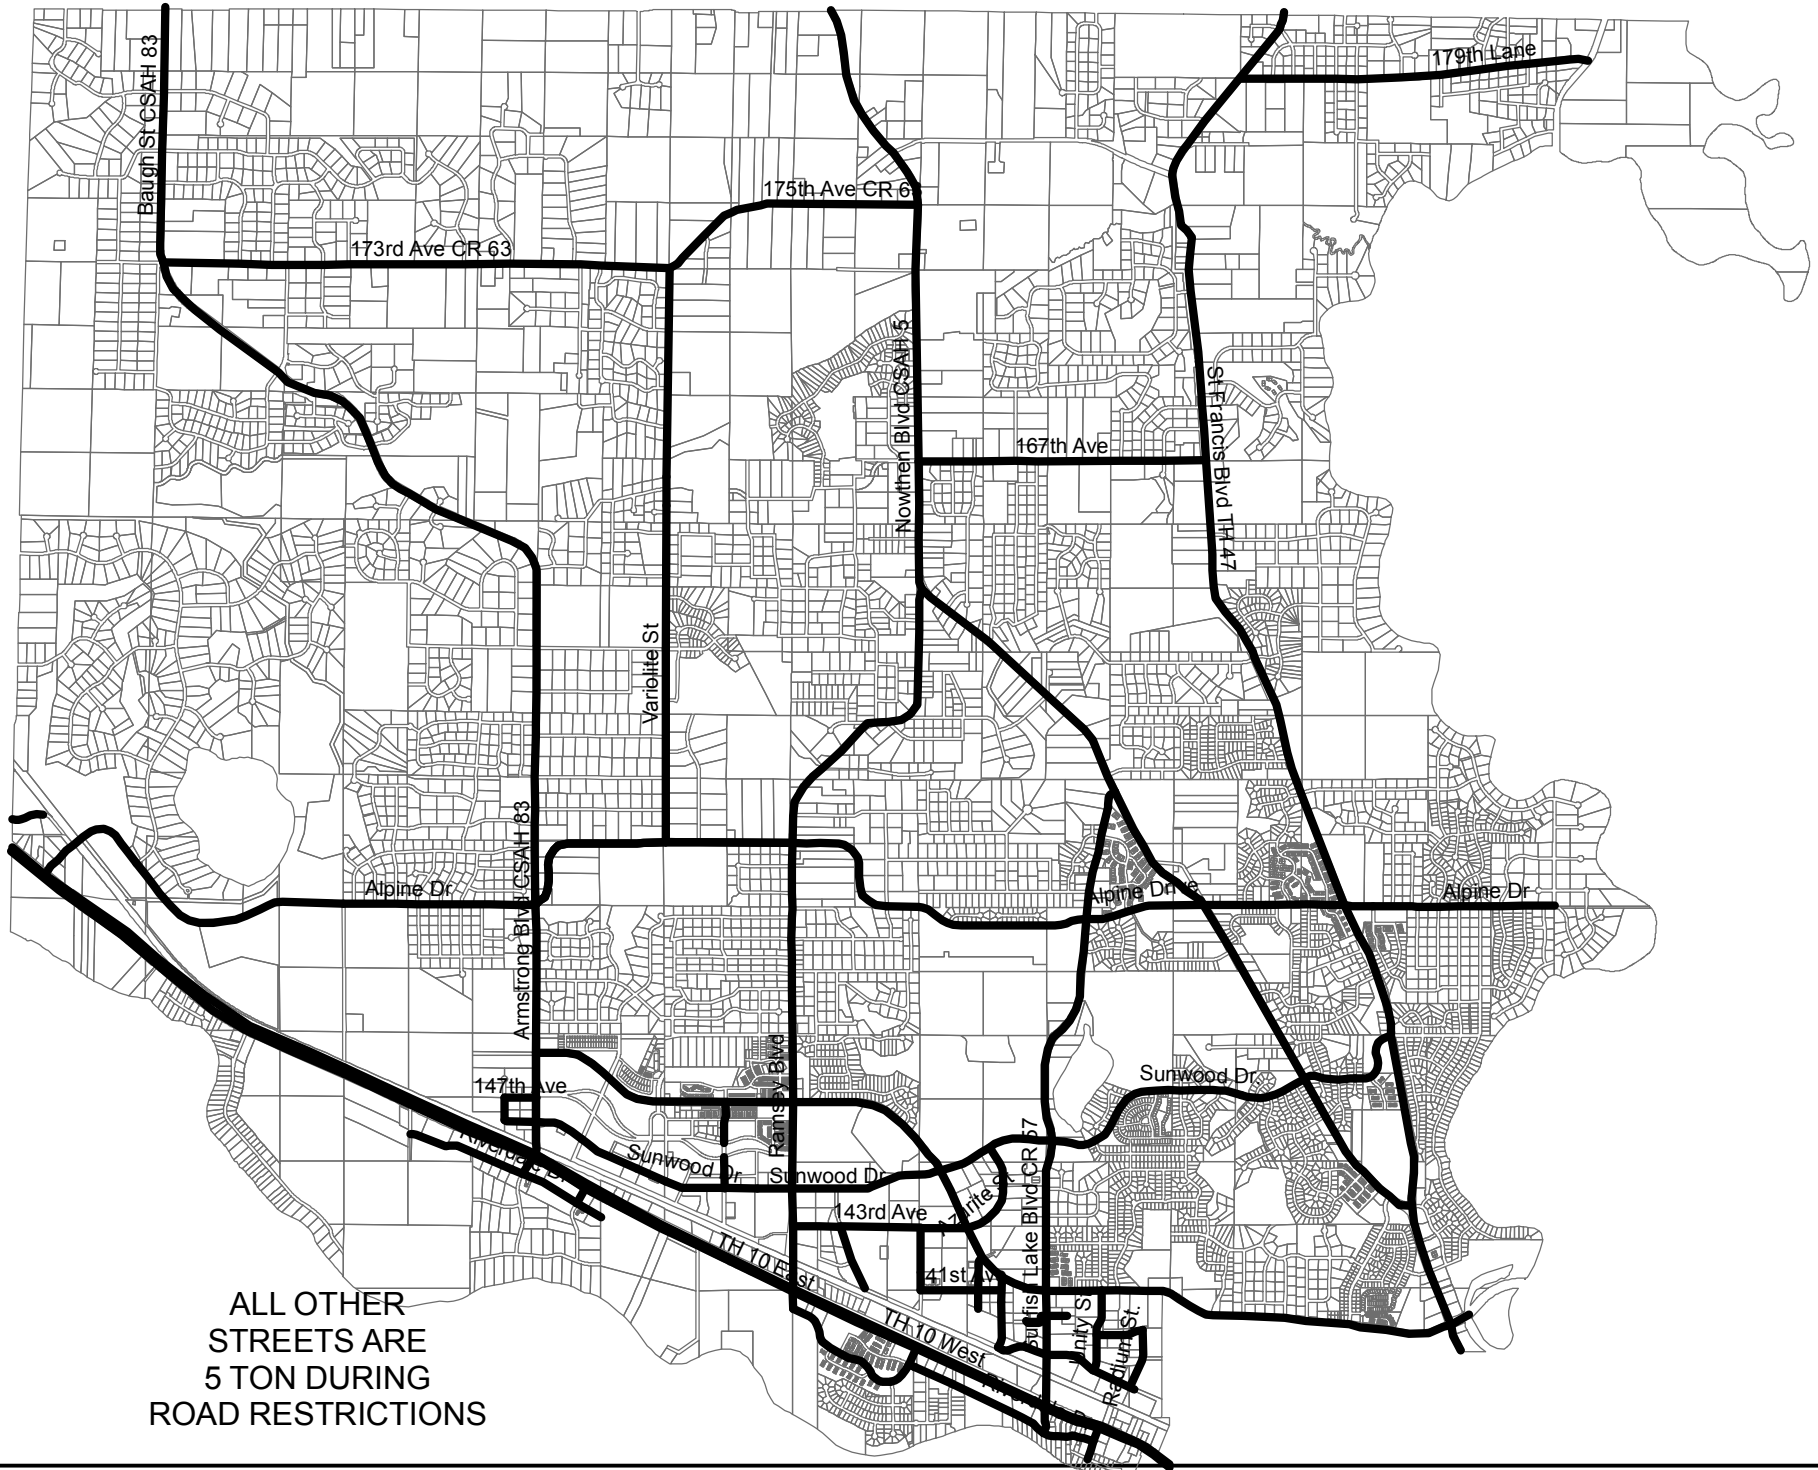

RAMSEY 9 TON ROADS

ALL OTHER
STREETS ARE
5 TON DURING
ROAD RESTRICTIONS